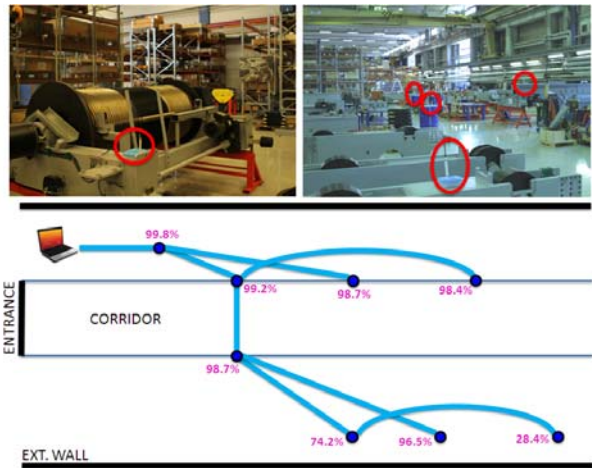

19th of November 2010, Espoo Finland

Aalto University Workshop on Wireless Sensor Systems (WoWSS)

Wireless sensor system consists of networked embedded systems that can sense the environment in timely manner, process the sensor data, and exchange information seamlessly. The applications range from monitoring applications and situation awareness to real-time feedback control or wireless automation. The communication protocols, signal processing, and data fusion methods as well as control schemes need to be co-designed such that they meet the requirements of the particular application that the system is utilized for. The workshop presents the state-of-art in wireless sensor systems and their applications. It provides a chance for the students, researchers, and members of the industry to interact.

The technical program committee invites the submission of work in progress or technical papers in the following (or related areas):

Wireless Sensor Systems

- Real-time embedded systems
- Wireless automation
- Wireless sensor networking and their applications
- Industrial applications of wireless sensor systems
- Intelligent structural health monitoring
- Environmental monitoring
- Situation awareness

Prospective authors are kindly requested to submit a maximum of 5-page extended abstract according to IEEE standard paper format ([link](#), [.doc](#), [.pdf](#)). The submission is by email to the workshop co-chair (mikael.bjorkbom@tkk.fi). The proceedings will be published online.

Submission deadline: 17 October 2010
Notification of Acceptance: 31 October 2010
Camera ready papers: 7 November 2010

For more information see:
<http://wsn.tkk.fi/en/activities/wowss2010/>